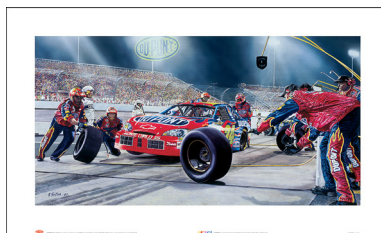

No. 24 DuPont Chevrolet Pit Stop - Unframed
Item # 092401U